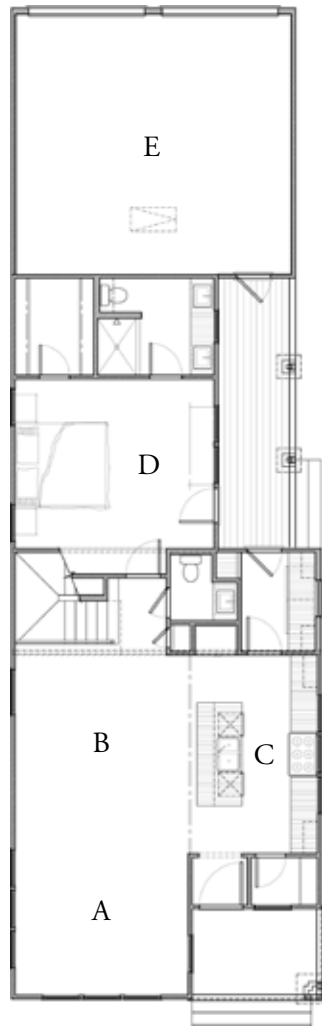

# Greek Revival Bungalow “Craftsman”

*1,560 Heated & Cooled Square Feet: 2 Bedrooms, 2.5 Baths*

[www.TheVillageAtHendrix.com](http://www.TheVillageAtHendrix.com) | 501.730.5048 or 501.499.4000 | [tyler@thevillageathendrix.com](mailto:tyler@thevillageathendrix.com)  
1040 Reynolds Ave., Conway, AR 72032

FRONT

LEFT

BACK

RIGHT

FIRST FLOOR

SECOND FLOOR

**GREEK REVIVAL BUNGALOW**  
 STYLE - GREEK REVIVAL  
 2 BEDROOMS, 2.5 BATHS  
 1,560 TOTAL SQUARE FEET

A. LIVING ROOM	14-2 X 14-0
B. DINING ROOM	13-7 X 14-0
C. KITCHEN	15-5 X 9-5
D. MASTER BEDROOM	13-5 X 16-4

E. GARAGE	21-0 X 22-0
F. FLEX ROOM	10-8 X 12-4
G. BEDROOM 2	14-0 X 11-8