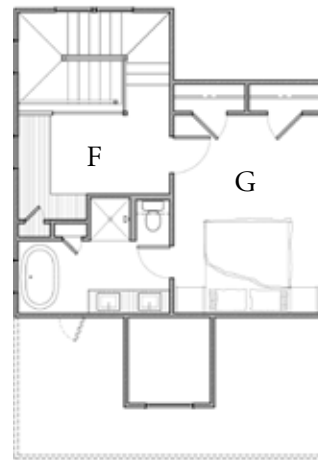

FRONT

LEFT

BACK

RIGHT

FIRST FLOOR

SECOND FLOOR

**GREEK REVIVAL BUNGALOW**  
 STYLE - GREEK REVIVAL  
 2 BEDROOMS, 2.5 BATHS  
 1,560 TOTAL SQUARE FEET

A. LIVING ROOM	14-2 X 14-0
B. DINING ROOM	13-7 X 14-0
C. KITCHEN	15-5 X 9-5
D. MASTER BEDROOM	13-5 X 16-4

E. GARAGE	21-0 X 22-0
F. FLEX ROOM	10-8 X 12-4
G. BEDROOM 2	14-0 X 11-8